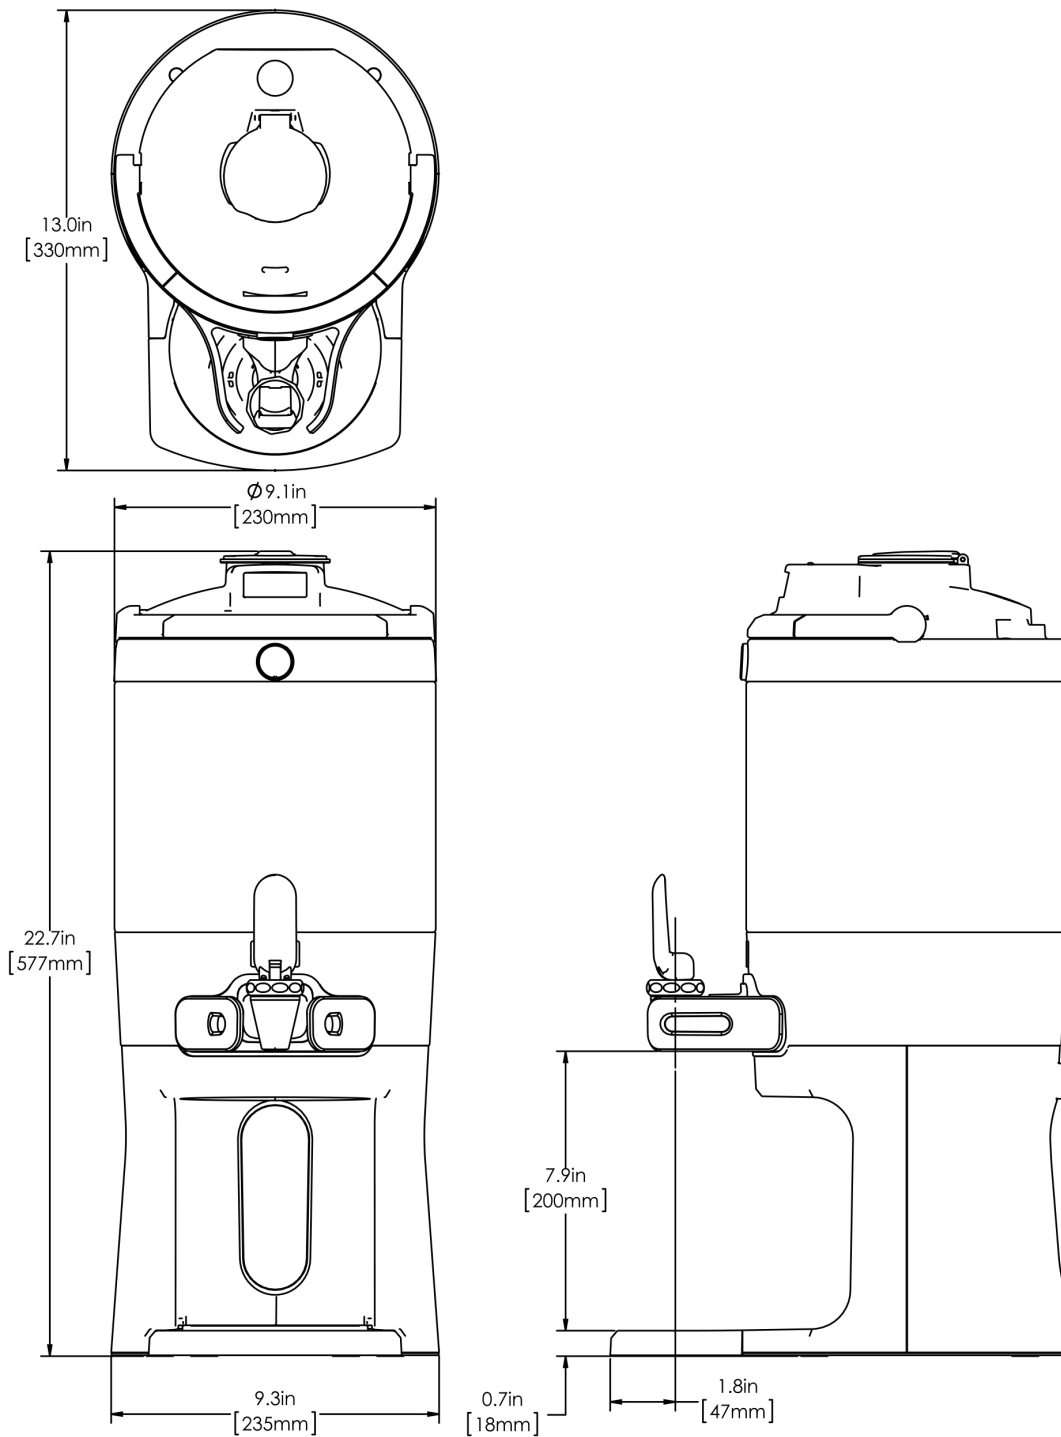

# 1.5Gal(5.7L) TF Srvr w/Base, DSG GEN3

Height: 22.7" (57.7cm) Width: 9.3" (23.6cm) Depth: 13.0" (33.0cm)

- Digital sight gauge operates on four easily replaceable AAA batteries with an average 1-year lifespan: display shows low battery symbol when replacement is needed
- Unique lid design allows the display to be forward or rear facing
- Volume indicator displays how much coffee is left inside the server
- Four-hour digital count-up timer
- Vacuum insulated to keep coffee hot for hours
- Brew-through design with flip lid cover
- Soft-grip bail handle for easy transportation
- Self-locking stand allows for multiple brewing and serving options
- Large cup clearance allows for dispensing into cups, decanters and thermal carafes
- Sturdy aluminum faucet guard keeps faucet area clean and protected
- Drip tray is easily removed for cleaning or to provide extra clearance for dispensing into pitchers
- Fast flow faucet
- Ideal for use with Twin or Single Infusion Series Brewers

## Holding Capacity

English	Metric
192 oz.	5.7 L

 **WARNING:**

BUNN® reserves the right to change specifications and product design without notice. Such revisions do not entitle the buyer to corresponding changes, improvements, additions or replacements for previously purchased equipment. For most current specifications and other info visit [bunn.com](http://bunn.com).

**Last Updated:**  
03/17/2022

	Unit			Shipping				
	Height	Width	Depth	Height	Width	Depth	Weight	Volume
English	22.7 in.	9.3 in.	13.0 in.	15.3 in.	11.9 in.	25.2 in.	14.600 lbs	2.654 ft <sup>3</sup>
Metric	57.7 cm	23.6 cm	33.0 cm	38.7 cm	30.3 cm	64.0 cm	6.623 kgs	0.075 m <sup>3</sup>