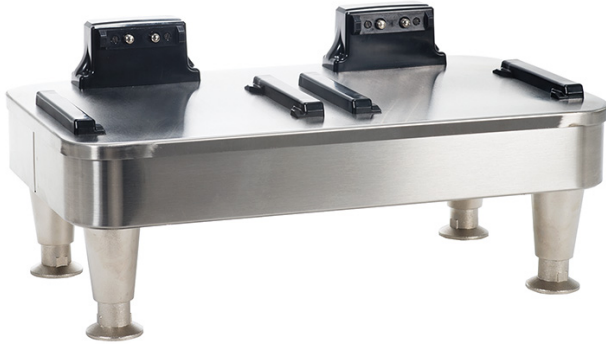

2SH CE 220-240V Soft Heat Stand, INF SRS

Height: 9.3" Width: 20.2" Depth: 11.8"
(23.6cm) (51.3cm) (30.0cm)

- Remote two server docking station for additional satellite coffee serving
- Docking station provides instant power contact to servers
- Soft Heat® stand supplies power to servers, to provide controlled heat for ideal maintenance of flavor and temperature
- Compatible with round BUNN Infusion Series Soft Heat servers
- Durable all stainless steel construction
- Contemporary styling

Agency:

Specifications

Product #: 27875.0300

Finish: Stainless

Legs: 4" Stainless Steel Legs

Additional Features

Electrical & Capacity

Volts*	Amps	Watts	Cord Attached	Plug Type	8oz cups/hr 236ml cups/hr	Input H ² O Temp.	Phase	# Wires plus Ground	Hertz
220-240	0.75-0.82	150-160	Yes	EURO 16A	-	60°F (15.5°C)	1	2	50-60