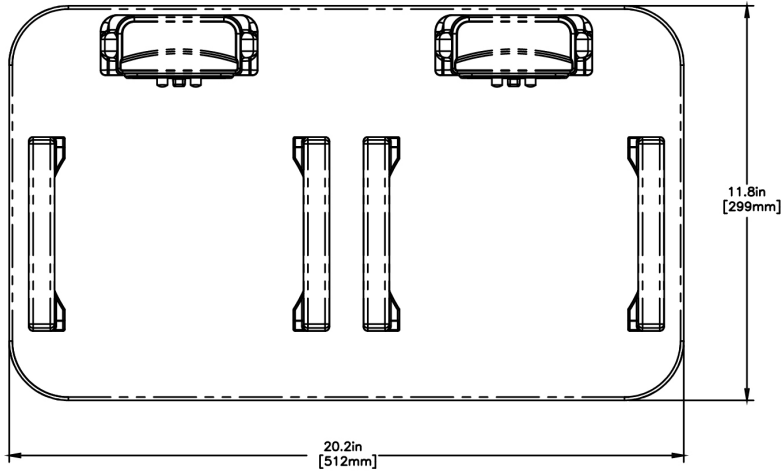

Agency:

Specifications

Product #: 27875.0300

Finish: Stainless

Legs: 4" Stainless Steel Legs

Additional Features

Electrical & Capacity

Volts*	Amps	Watts	Cord Attached	Plug Type	8oz cups/hr 236ml cups/hr	Input H ² O Temp.	Phase	# Wires plus Ground	Hertz
220-240	0.75-0.82	150-160	Yes	EURO 16A	-	60°F (15.5°C)	1	2	50-60

Last Updated:
03/28/2022

	Unit			Shipping				
	Height	Width	Depth	Height	Width	Depth	Weight	Volume
English	9.3 in.	20.2 in.	11.8 in.	12.1 in.	14.4 in.	23.0 in.	22.000 lbs	2.320 ft ³
Metric	23.6 cm	51.3 cm	30.0 cm	30.8 cm	36.5 cm	58.4 cm	9.979 kgs	0.066 m ³