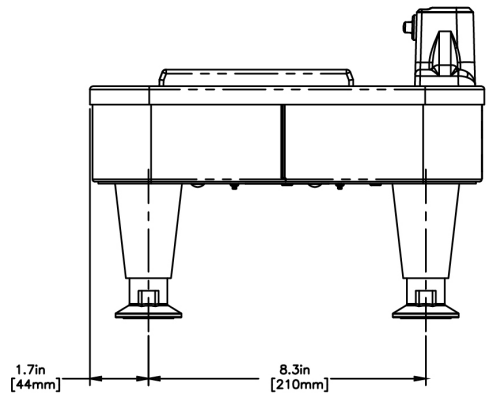

Agency:

Specifications

Product #: 27875.0300

Finish: Stainless

Legs: 4" Stainless Steel Legs

Additional Features

Electrical & Capacity

Volts*	Amps	Watts	Cord Attached	Plug Type	8oz cups/hr 236ml cups/hr	Input H ² O Temp.	Phase	# Wires plus Ground	Hertz
220-240	0.75-0.82	150-160	Yes	EURO 16A	-	60°F (15.5°C)	1	2	50-60

Last Updated:
03/28/2022

	Unit			Shipping				
	Height	Width	Depth	Height	Width	Depth	Weight	Volume
English	9.3 in.	20.2 in.	11.8 in.	12.1 in.	14.4 in.	23.0 in.	22.000 lbs	2.320 ft ³
Metric	23.6 cm	51.3 cm	30.0 cm	30.8 cm	36.5 cm	58.4 cm	9.979 kgs	0.066 m ³