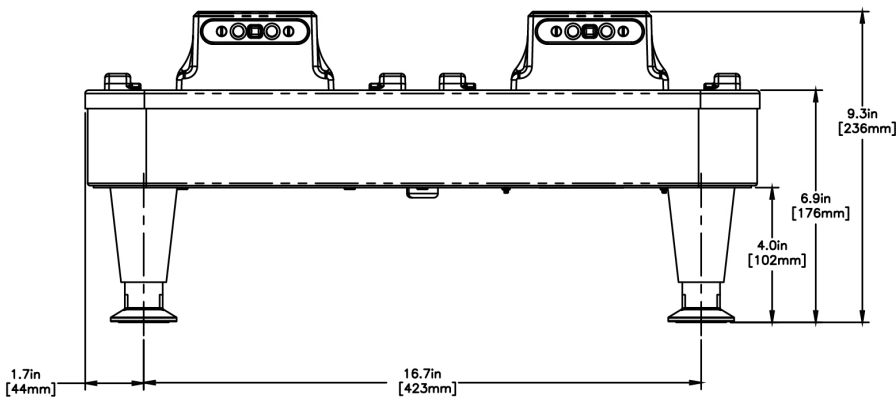

Agency:

Specifications

Product #: 27875.0300

Finish: Stainless

Legs: 4" Stainless Steel Legs

Additional Features

Electrical & Capacity

Volts*	Amps	Watts	Cord Attached	Plug Type	8oz cups/hr 236ml cups/hr	Input H ² O Temp.	Phase	# Wires plus Ground	Hertz
220-240	0.75-0.82	150-160	Yes	EURO 16A	-	60°F (15.5°C)	1	2	50-60

Last Updated:
03/28/2022

	Unit			Shipping				
	Height	Width	Depth	Height	Width	Depth	Weight	Volume
English	9.3 in.	20.2 in.	11.8 in.	12.1 in.	14.4 in.	23.0 in.	22.000 lbs	2.320 ft ³
Metric	23.6 cm	51.3 cm	30.0 cm	30.8 cm	36.5 cm	58.4 cm	9.979 kgs	0.066 m ³