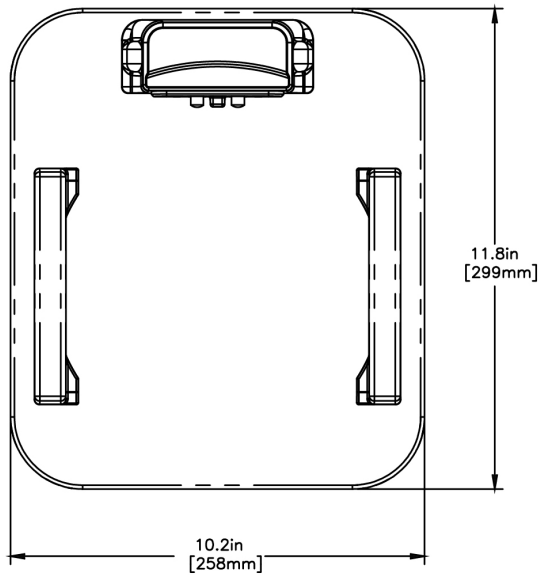

Agency:

Specifications

Product #: 27825.0300

Finish: Stainless

Legs: 4" Stainless Steel Legs

Additional Features

Electrical & Capacity

Volts*	Amps	Watts	Cord Attached	Plug Type	8oz cups/hr 236ml cups/hr	Input H ² O Temp.	Phase	# Wires plus Ground	Hertz
220-240	0.45-0.49	70-80	Yes	EURO 16A	-	60°F (15.5°C)	1	2	50-60

Last Updated:
10/06/2021

	Unit			Shipping				
	Height	Width	Depth	Height	Width	Depth	Weight	Volume
English	9.3 in.	10.2 in.	11.8 in.	11.4 in.	13.0 in.	14.0 in.	17.000 lbs	1.198 ft ³
Metric	23.6 cm	25.9 cm	30.0 cm	28.9 cm	33.0 cm	35.6 cm	7.711 kgs	0.034 m ³