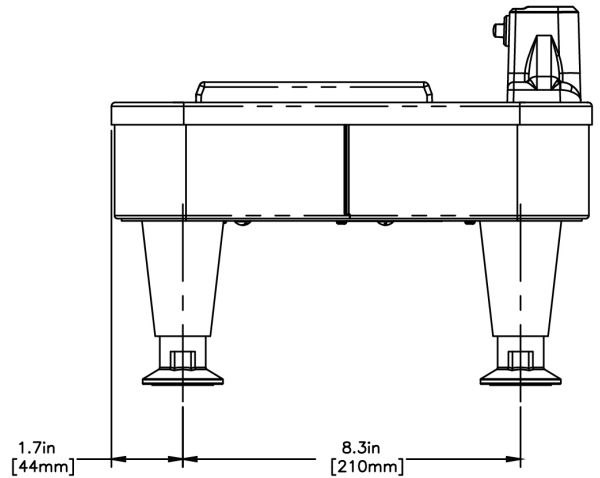

Agency:

Specifications

Product #: 27825.0300

Finish: Stainless

Legs: 4" Stainless Steel Legs

Additional Features

Electrical & Capacity

Volts*	Amps	Watts	Cord Attached	Plug Type	8oz cups/hr 236ml cups/hr	Input H ² O Temp.	Phase	# Wires plus Ground	Hertz
220-240	0.45-0.49	70-80	Yes	EURO 16A	-	60°F (15.5°C)	1	2	50-60

Last Updated:
10/06/2021

	Unit			Shipping				
	Height	Width	Depth	Height	Width	Depth	Weight	Volume
English	9.3 in.	10.2 in.	11.8 in.	11.4 in.	13.0 in.	14.0 in.	17.000 lbs	1.198 ft ³
Metric	23.6 cm	25.9 cm	30.0 cm	28.9 cm	33.0 cm	35.6 cm	7.711 kgs	0.034 m ³