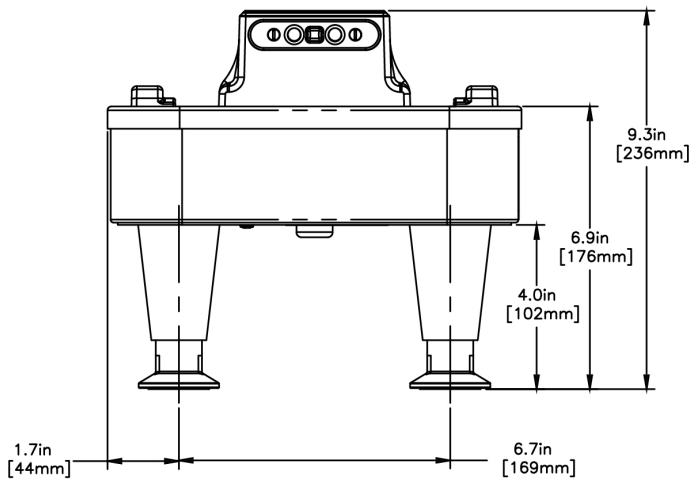

Agency:

Specifications

Product #: 27825.0300

Finish: Stainless

Legs: 4" Stainless Steel Legs

Additional Features

Electrical & Capacity

Volts*	Amps	Watts	Cord Attached	Plug Type	8oz cups/hr 236ml cups/hr	Input H ² O Temp.	Phase	# Wires plus Ground	Hertz
220-240	0.45-0.49	70-80	Yes	EURO 16A	-	60°F (15.5°C)	1	2	50-60

Last Updated:
10/06/2021

	Unit			Shipping				
	Height	Width	Depth	Height	Width	Depth	Weight	Volume
English	9.3 in.	10.2 in.	11.8 in.	11.4 in.	13.0 in.	14.0 in.	17.000 lbs	1.198 ft ³
Metric	23.6 cm	25.9 cm	30.0 cm	28.9 cm	33.0 cm	35.6 cm	7.711 kgs	0.034 m ³