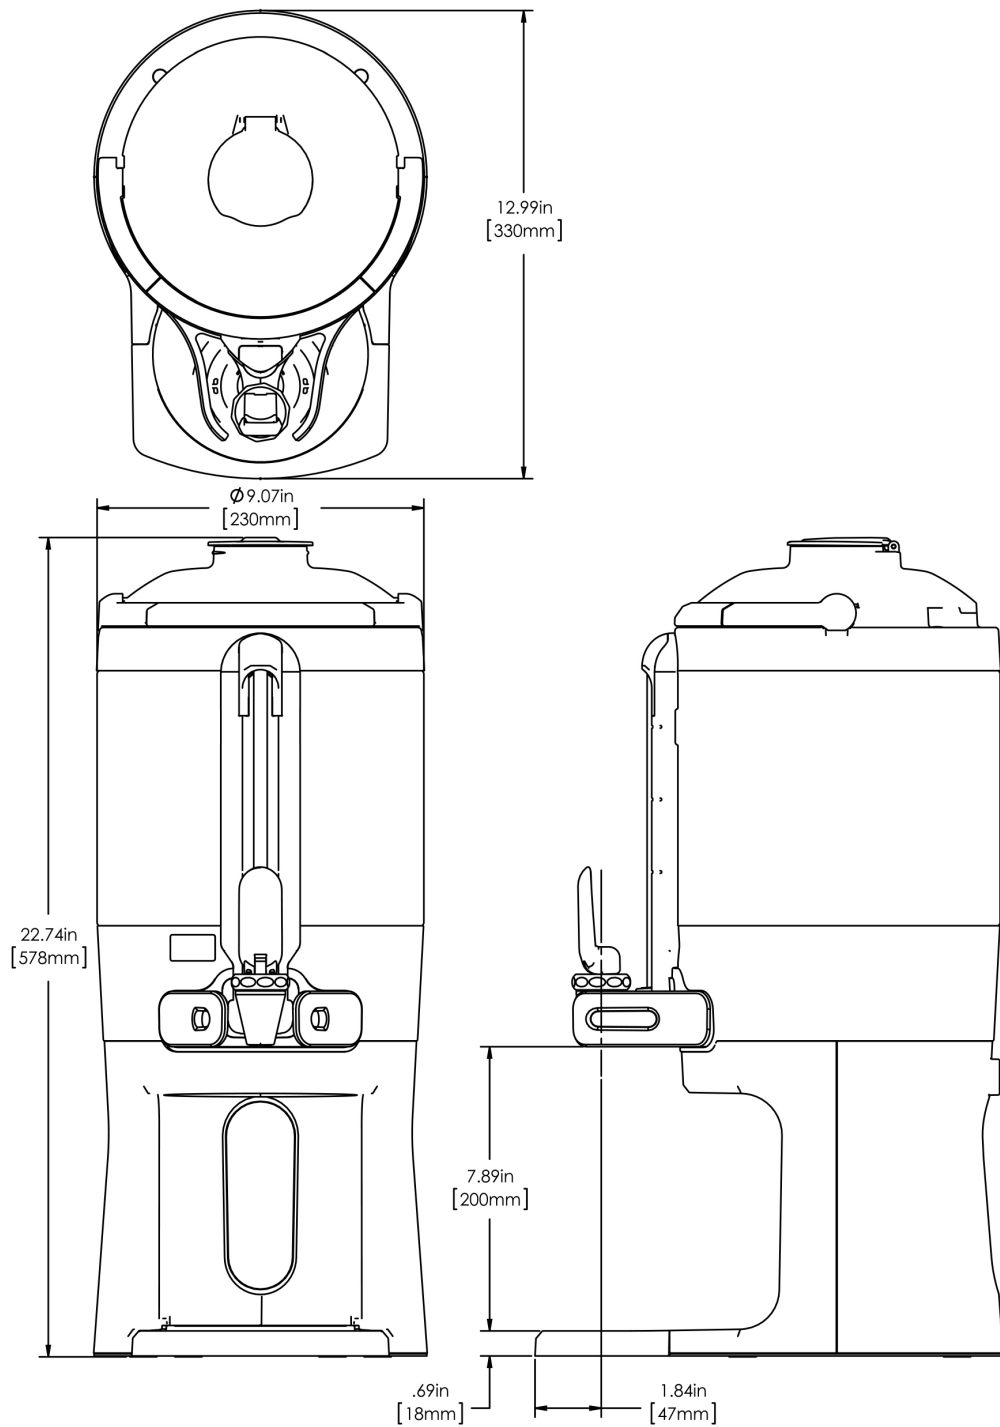

# 1.5Gal(5.7L) TF Srvr w/Base, MSG GEN3

Height: 22.7" Width: 9.2" Depth: 13.0"  
(57.7cm) (23.4cm) (33.0cm)

- Vacuum insulated to keep coffee hot for hours
- Ideal for use with Twin or Single Infusion Series Brewers
- Brew-through design with flip lid cover
- Soft-grip bail handle for easy transportation
- Self-locking stand allows for multiple brewing and serving options
- Large cup clearance allows for dispensing into cups, decanters and thermal carafes
- Integrated sight gauge assembly allows for easy cleaning
- Sturdy aluminum faucet guard keeps faucet area clean and protected
- Drip tray is easily removed for cleaning or to provide extra clearance for dispensing into pitchers
- Fast flow faucet

**Last Updated:**  
04/04/2022

	Unit			Shipping				
	Height	Width	Depth	Height	Width	Depth	Weight	Volume
English	22.7 in.	9.2 in.	13.0 in.	15.3 in.	11.9 in.	25.2 in.	14.300 lbs	2.654 ft <sup>3</sup>
Metric	57.7 cm	23.4 cm	33.0 cm	38.7 cm	30.3 cm	64.0 cm	6.486 kgs	0.075 m <sup>3</sup>